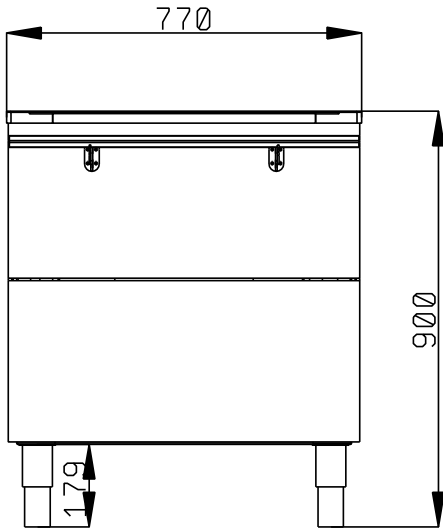

### Short Form Specification

Item No. \_\_\_\_\_

Compact design, ideal for space saving environments. Stainless steel tubular tray slider on customer side. Top provides ample displaying or workspace surface. Unit mounted on 150 mm high feet. Soft closing doors on operator side. Underneath ambient cupboard with doors. Sturdy body construction with laminated panelings on 4 sides.

### Main Features

- CB and CE certified by a third party notified body.
- Tray slider in tubular stainless steel is installed on the customer side and it can also be folded down to facilitate passage of the units through doorways.
- Ideal for servery lines with an operator.
- Unit mounted on 150 mm high feet.
- Soft closing doors on operator side.
- Available options with online configurator: colors, tray sliders, overshelves, feet/wheels with desired diameter, height 750mm for kids.
- Top provides ample displaying or workspace surface.
- Optional plinth can be installed to cover the feet or the wheels.
- Perfect compact design makes it ideal for space saving environments.
- Food introduced at the correct temperature maintains its core temperature according to Afnor Standards.
- Available dimensions: 1, 2, 3, 4 GN.
- Thanks to the sleek, minimalist glass structure, food and dust does not get trapped and the cleaning is made easier.

### Construction

- Top in AISI 304.
- Sturdy construction with laminated panelings on 4 sides.

APPROVAL: \_\_\_\_\_

Front

Side

Top

**Key Information:**

N° of doors:	1
322108 (F00N2AF00W)	
External dimensions, Width:	770 mm
External dimensions, Depth:	915 mm
External dimensions, Height:	900 mm
Net weight:	58 kg
Shipping height:	930 mm
Shipping width:	710 mm
Shipping depth:	790 mm