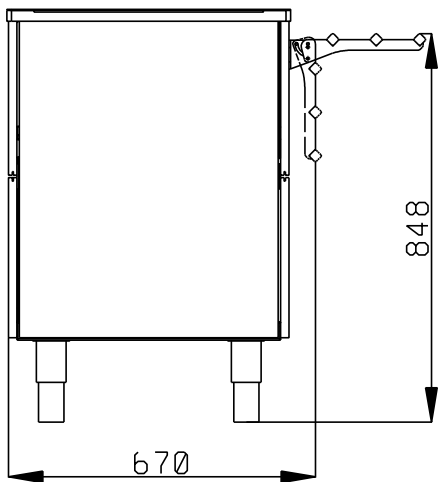

### Short Form Specification

Item No. \_\_\_\_\_

Compact design, ideal for space saving environments. Stainless steel tubular tray slider on customer side. Top provides ample displaying or workspace surface. Unit mounted on 150 mm high feet. Soft closing doors on operator side. Underneath ambient cupboard with doors. Sturdy body construction with laminated panelings on 4 sides.

### Main Features

- CB and CE certified by a third party notified body.
- Tray slider in tubular stainless steel is installed on the customer side and it can also be folded down to facilitate passage of the units through doorways.
- Ideal for servery lines with an operator.
- Unit mounted on 150 mm high feet.
- Soft closing doors on operator side.
- Available options with online configurator: colors, tray sliders, overshelves, feet/wheels with desired diameter, height 750mm for kids.
- Top provides ample displaying or workspace surface.
- Optional plinth can be installed to cover the feet or the wheels.
- Perfect compact design makes it ideal for space saving environments.
- Food introduced at the correct temperature maintains its core temperature according to Afnor Standards.
- Available dimensions: 1, 2, 3, 4 GN.
- Thanks to the sleek, minimalist glass structure, food and dust does not get trapped and the cleaning is made easier.

### Construction

- Top in AISI 304.
- Sturdy construction with laminated panelings on 4 sides.

APPROVAL: \_\_\_\_\_

Front

Side

Top

**Key Information:**

N° of doors:	1
322108 (F00N2AF00W)	
External dimensions, Width:	770 mm
External dimensions, Depth:	915 mm
External dimensions, Height:	900 mm
Net weight:	58 kg
Shipping height:	930 mm
Shipping width:	710 mm
Shipping depth:	790 mm