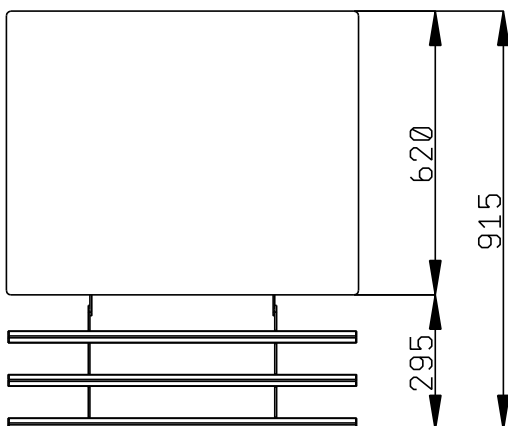

### Short Form Specification

Item No. \_\_\_\_\_

Compact design, ideal for space saving environments. Stainless steel tubular tray slider on customer side. Top provides ample displaying or workspace surface. Unit mounted on 150 mm high feet. Soft closing doors on operator side. Underneath ambient cupboard with doors. Sturdy body construction with laminated panelings on 4 sides.

### Main Features

- CB and CE certified by a third party notified body.
- Tray slider in tubular stainless steel is installed on the customer side and it can also be folded down to facilitate passage of the units through doorways.
- Ideal for servery lines with an operator.
- Unit mounted on 150 mm high feet.
- Soft closing doors on operator side.
- Available options with online configurator: colors, tray sliders, overshelves, feet/wheels with desired diameter, height 750mm for kids.
- Top provides ample displaying or workspace surface.
- Optional plinth can be installed to cover the feet or the wheels.
- Perfect compact design makes it ideal for space saving environments.
- Food introduced at the correct temperature maintains its core temperature according to Afnor Standards.
- Available dimensions: 1, 2, 3, 4 GN.
- Thanks to the sleek, minimalist glass structure, food and dust does not get trapped and the cleaning is made easier.

### Construction

- Top in AISI 304.
- Sturdy construction with laminated panelings on 4 sides.

APPROVAL: \_\_\_\_\_

Front

Side

Top

**Key Information:**

N° of doors:	1
322108 (F00N2AF00W)	
External dimensions, Width:	770 mm
External dimensions, Depth:	915 mm
External dimensions, Height:	900 mm
Net weight:	58 kg
Shipping height:	930 mm
Shipping width:	710 mm
Shipping depth:	790 mm